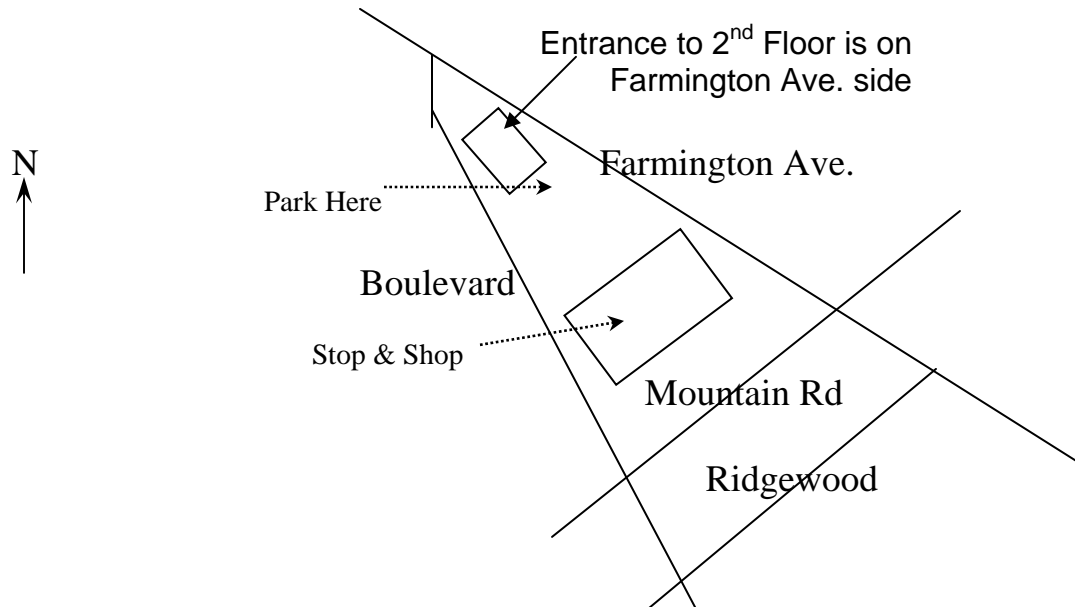

**Directions to HBA of Connecticut**  
**1245 Farmington Avenue, 2<sup>nd</sup> Floor, West Hartford, CT 06107**  
**860-521-1905**

**From North of Hartford:** Take I91 South to I84 West (see below);

**From South of Hartford:** Take I91 North to I84 West (see below); or

**From New Haven:** Take I91 North to Route 9 North; Go through New Britain to the end of Route 9, taking right lane to I84 East (see below);

**From Hartford and points east, take I84 Heading West:** Take Exit 40 (New Britain Avenue/Corbins Corner) and take a right at first light on exit ramp onto Ridgewood (see below)

**From Farmington and points west, take I84 Heading East:** Take Exit 40 (New Britain Avenue/Corbins Corner); take a Right at lights at end of exit; then take first Right at lights (as if going back onto I84), but immediately get into far left lane and take a Left at lights onto Ridgewood (see below);

**Once on Ridgewood (from I84, exit 40):** After about 1 mile; go straight through 2 lights (at Tunxis Rd and Sedgwick Rd) and then take Left at next light onto Boulevard; Go straight through light at Mountain Rd and take a right into Stop & Shop parking lot; at far end of lot, park next to Battiston's cleaners; enter 1245 on Farmington Avenue side.